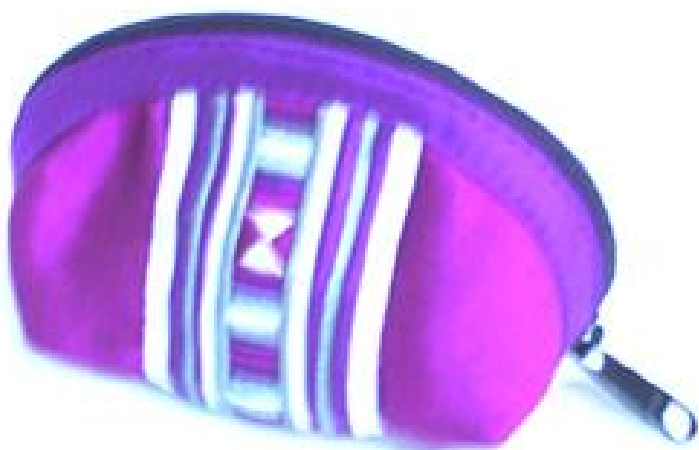

Thai Tribal Crafts Products

Lisu Small Coin Purse-Silk-Light Purple

Code : 05-49-015-28
Size : 10x6.5 **cm.**
Weight : 20 **gm.**
Materials Velvet & Silk
FOB Price ฿89.00 **Thai Baht.** 3.07 **USD.**

Description

Lisu Small Coin Purse-Silk-Light Purple with zipper closure and vertical Lisu applique pattern.